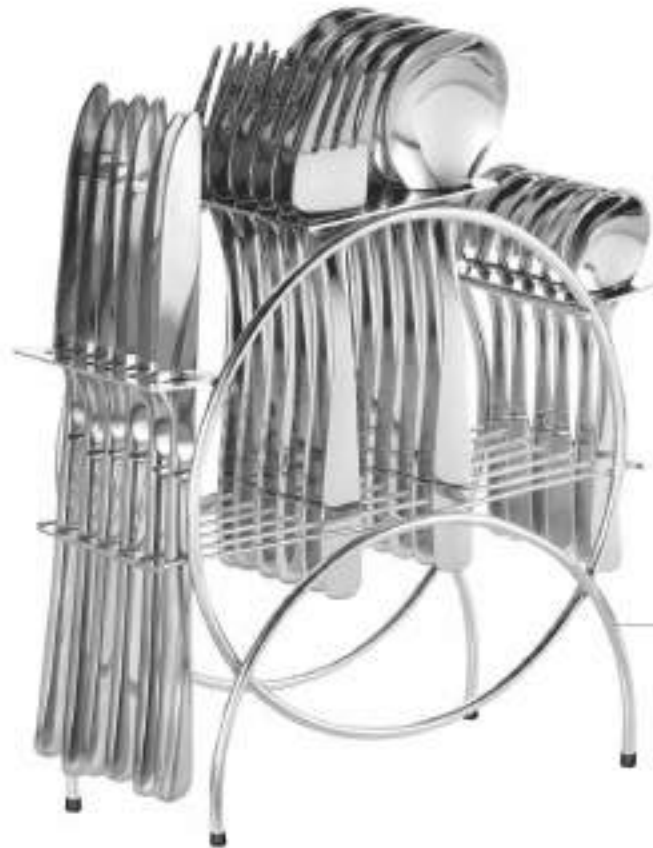

- 1 - 12 INCH
- 2 - 13.5 INCH
- 3 - 15 INCH

SKIMMERS

- 3 - 10.5 INCH
- 4 - 12 INCH
- 5 - 13 INCH
- 6 - 14.5 INCH

LADLES

- 1 - 7.5 INCH
- 2 - 8 INCH
- 3 - 10 INCH
- 4 - 11 INCH
- 5 - 12.5 INCH
- 6 - 13.5 INCH

**SOLID TURNER, LADLE
& SKIMMERS**

SOLO

VALUE FOR YOUR MONEY

SERVING TOOLS

Serving Tools

Innovation makes sure that a vision is realized and dreams come true.

A
5 PCS. PEARL SERVING TOOLS

- 1 PC. CAKE SERVER
- 1 PC. SLOTTED SERVING SPOON
- 1 PC. SOLID SERVING SPOON
- 1 PC. SERVING KNIFE
- 1 PC. SERVING FORK

C
24 + 1 PCS. HANGING CUTLERY SET

- 8 PCS. TEA SPOON
 - 8 PCS. DESSERT SPOON
 - 8 PCS. DESSERT FORK
 - 8 PCS. DESSERT KNIFE
 - 1 PC. CUTLERY STAND
- ALSO AVAILABLE IN OPTION C1 WITH BABY SPOON

SOLO

VALUE FOR YOUR MONEY

PACKAGING

Packaging

Designed with deft skill and vision, the shapes connote liveliness with beauty!

B
24 PCS. CUTLERY SET

- 6 PCS. TEA SPOON
- 6 PCS. DESSERT SPOON
- 6 PCS. DESSERT FORK
- 6 PCS. DESSERT KNIFE - OPTION 1
- 6 PCS. BABY SPOON - OPTION 2